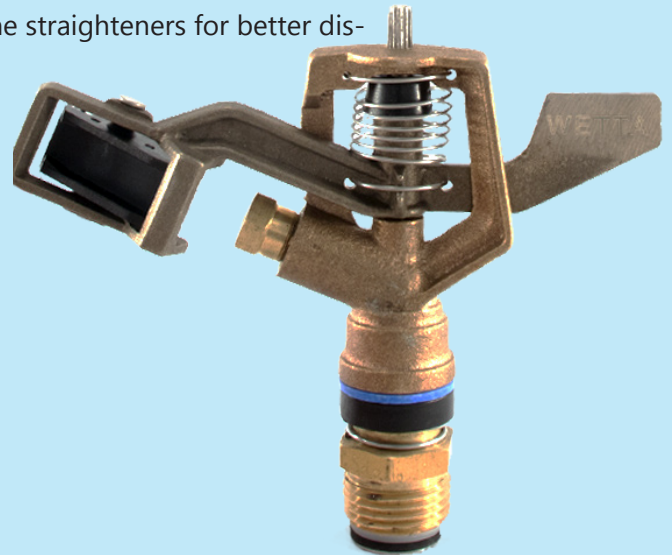

Wetta 8023W Brass Impact Sprinkler, Wedge 1/2" Male

Suitable for a large range of crops on centre pivots, solid set or side roll systems. Solid brass construction with stainless steel pins. . Integrated vane straighteners for better distribution and wind resistance. Suitable for cereals, trees, vegetables and potatoes.

Wetta 8023W Features:

- Corrosion resistant
- Made from high quality brass
- Stainless steel spring
- Low precipitation rate applications
- Brass nozzles
- Suits both solid set and portable systems

8023W Performance Table