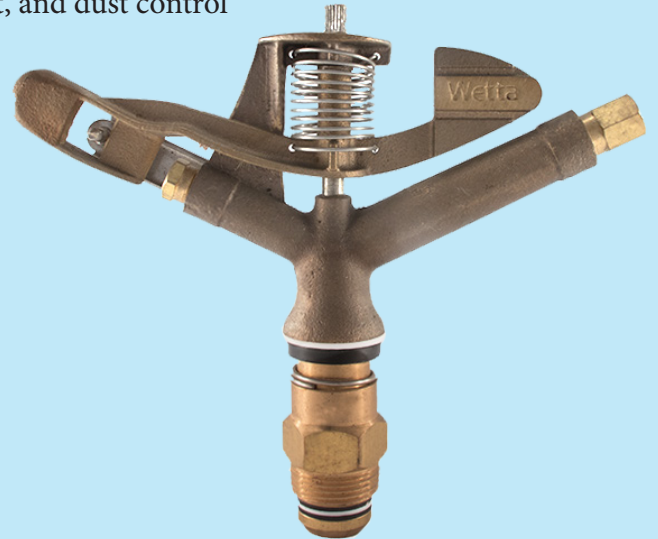

Wetta 8300 Brass Impact Sprinkler, 1" Male

The 8300 is the perfect 1 inch brass impact sprinkler for large landscape/ turf irrigation, pastures, logging, mining, wastewater treatment, and dust control applications.

Wetta 8300 Features:

- High water distribution with spacing to 25m
- Made from high quality brass
- Stainless steel spring
- Adjustable diffuser pin
- Opposing nozzles
- Brass nozzles

8300pc Performance Table