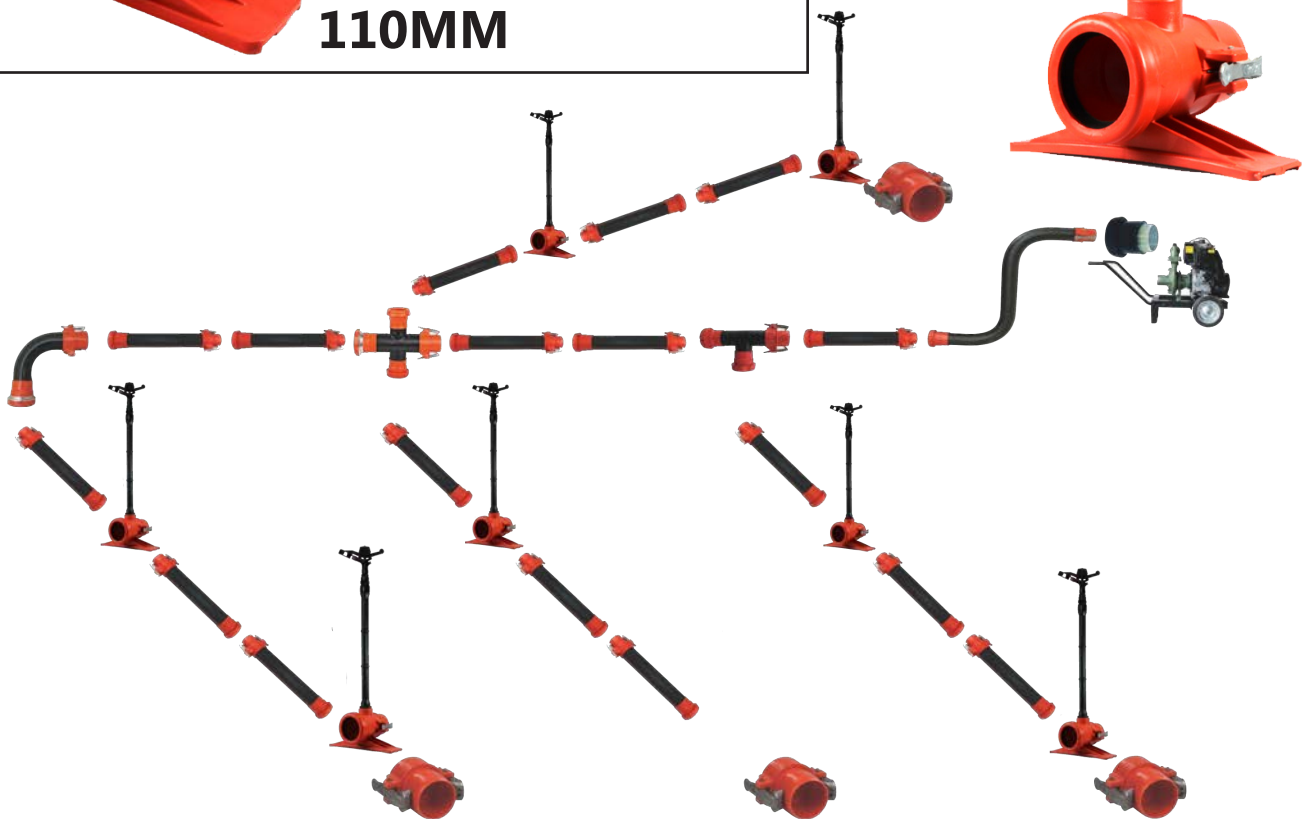

## Poly Set

Poly-set system is manufactured from HDPE and build rugged to last for many year. Perfect system for temporary setups where irrigation is needed to be moved after each crop such as turf farms or vegetable crops. Straight poly comes in 6 meter lengths in 63mm, 75mm, 90mm and 110mm diameters. Use our Ready-Riser for a instant setup.

**All Fittings available for following HDPE poly sizes:**

**63MM**

**75MM**

**90MM**

**110MM**

## Poly Set

### Poly-Set Features:

- HDPE PP
- High UV resistant
- Stainless steel bolts
- Cost effective
- Long run lengths
- Rated to 10BAR
- Portable system
- 63mm, 75mm 90mm & 110mm diameter available

Female BSP Starter Coupling